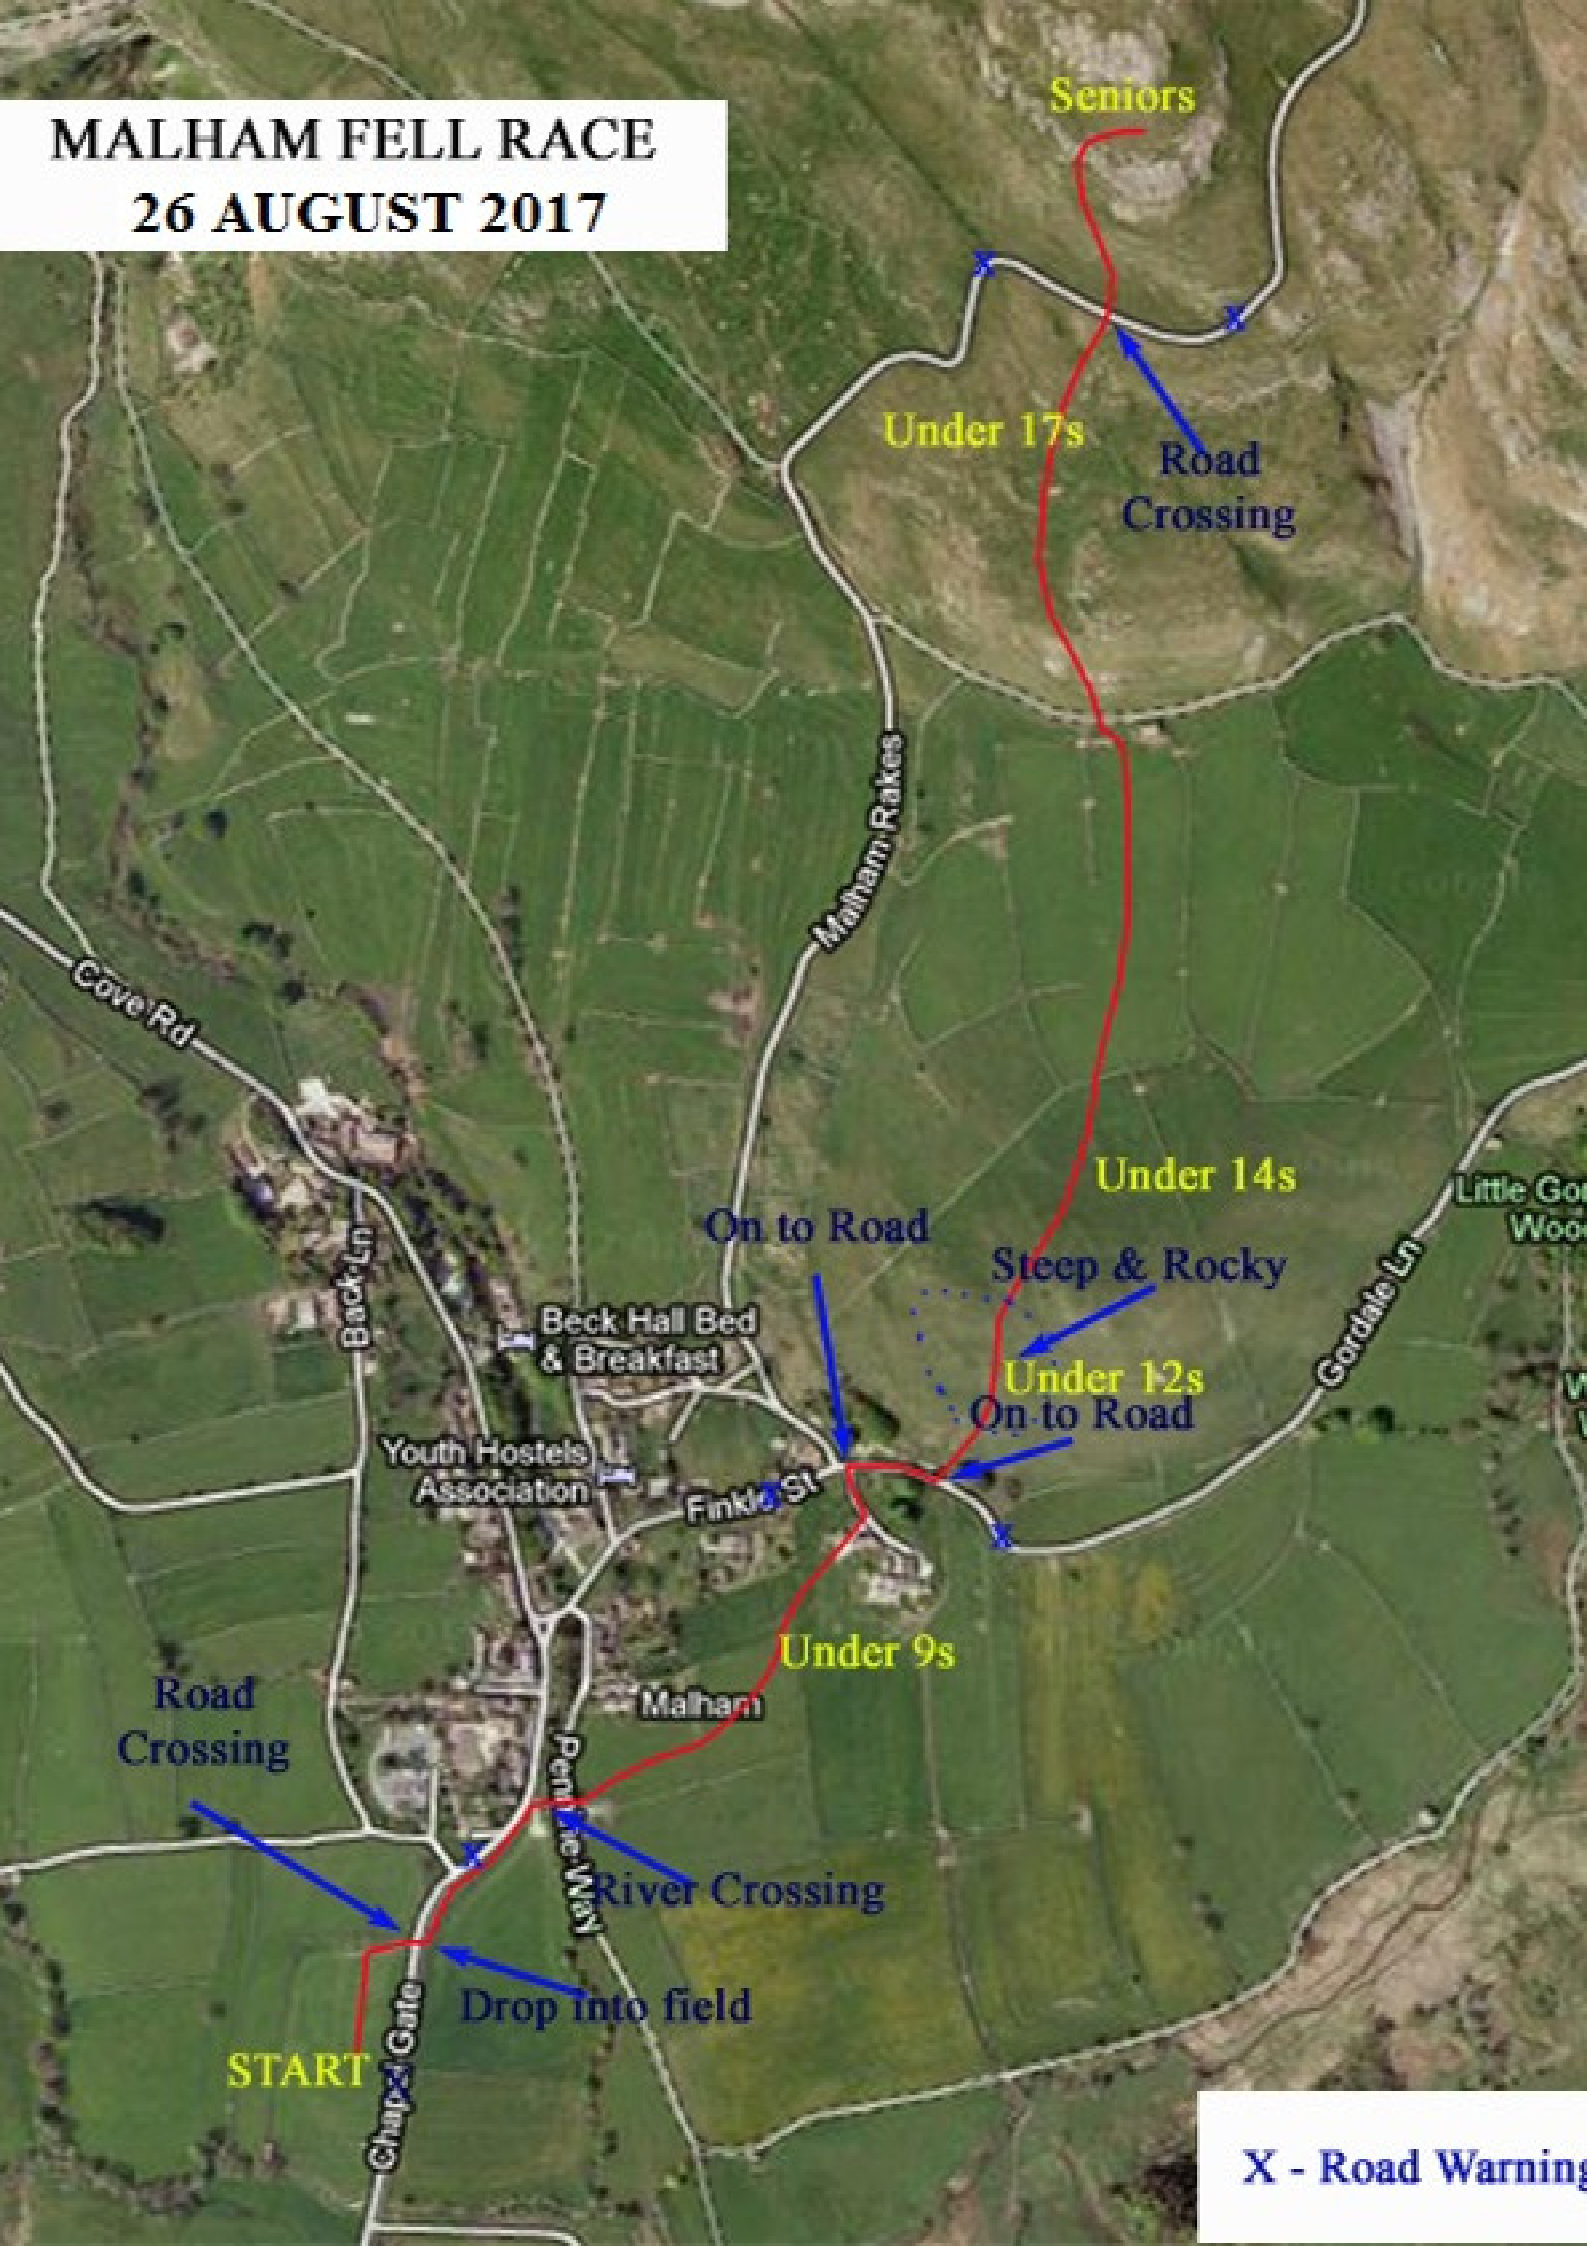

**MALHAM FELL RACE**  
**26 AUGUST 2017**

Road Crossing

START

X - Road Warning